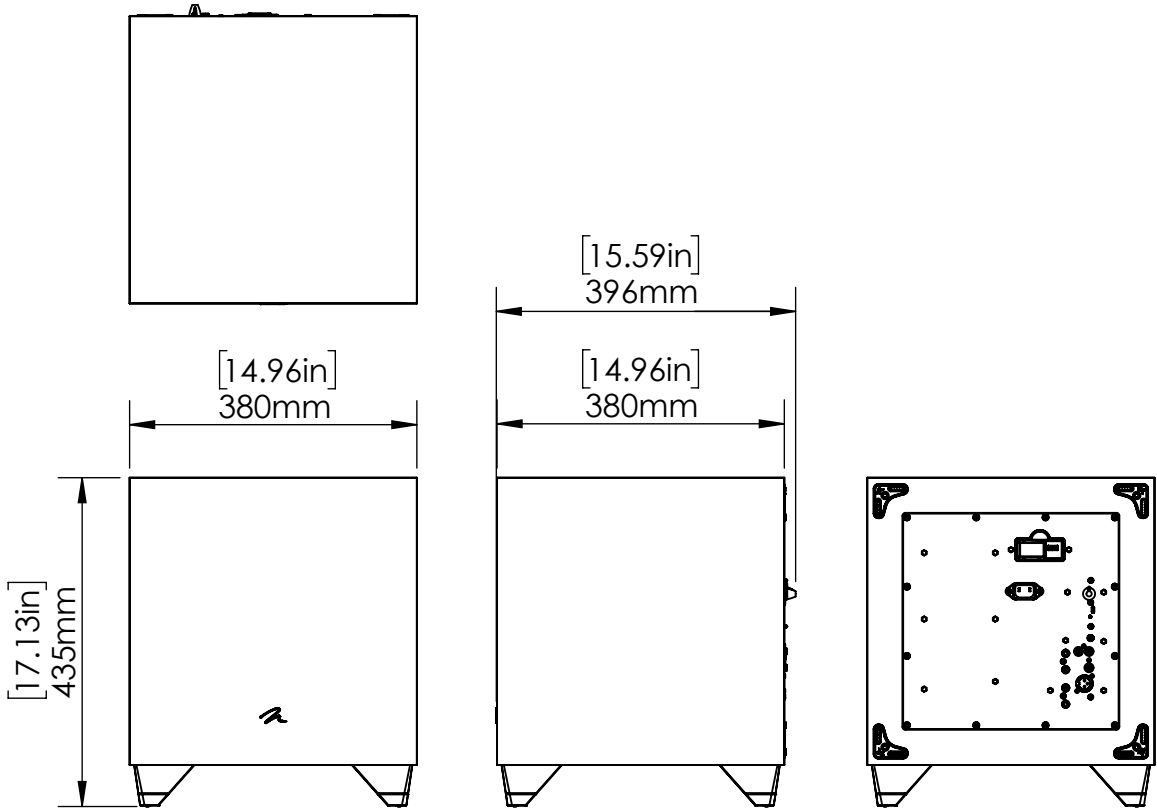

DYNAMO 1100X

DIMENSION DRAWING

DOWN FIRE

(DEFAULT POSITION)

FRONT FIRE